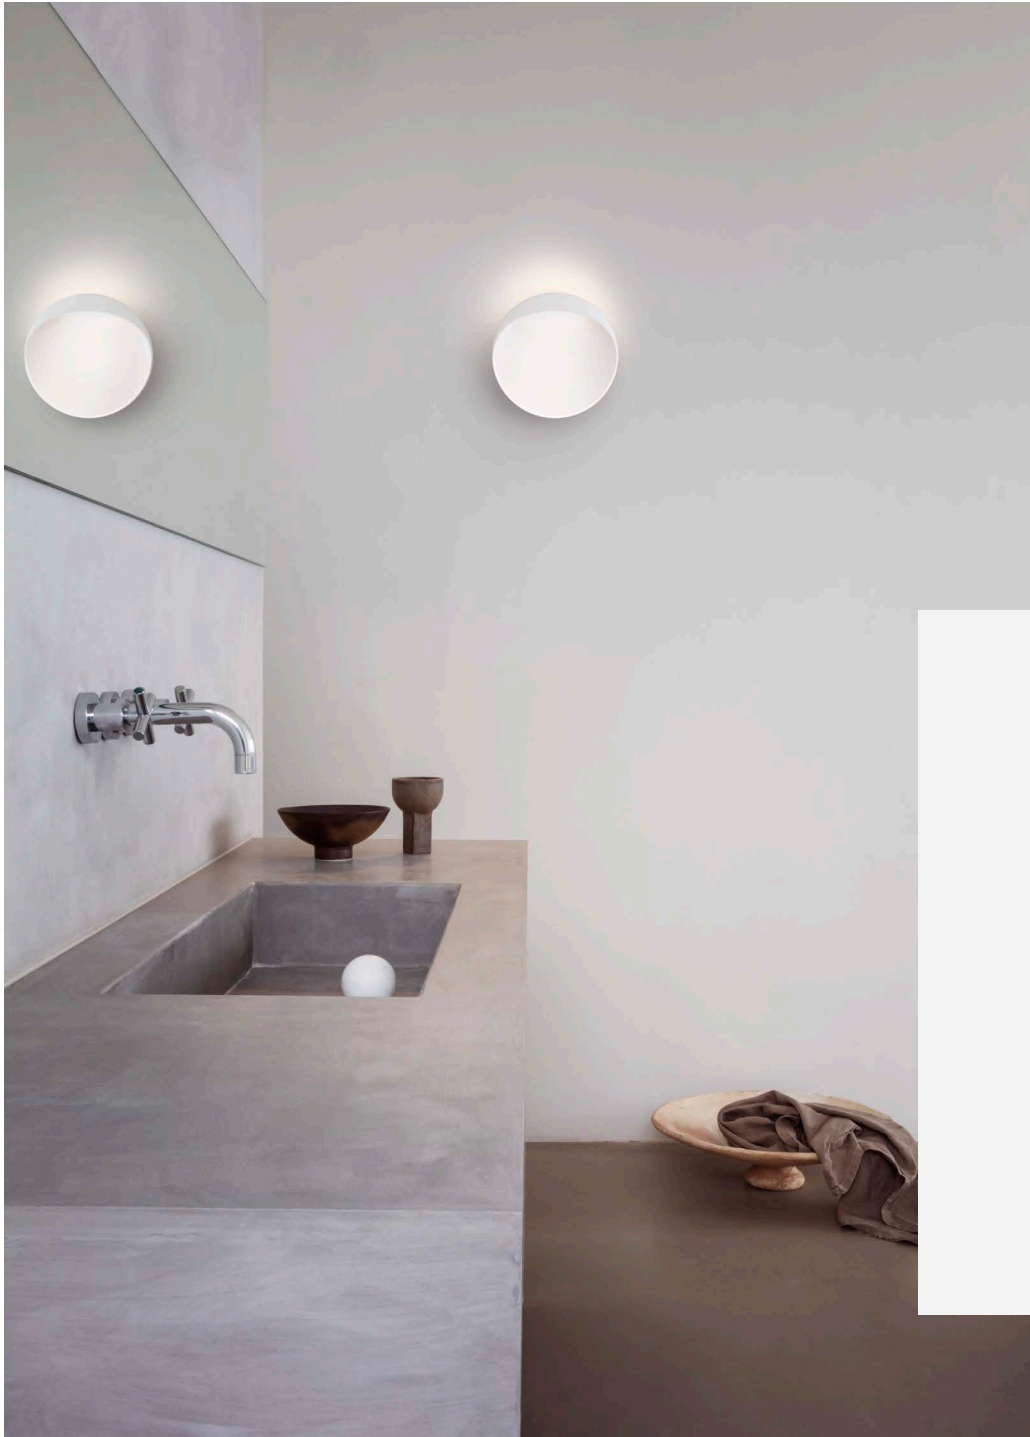

The Louis Poulsen Quick Ship Program is a collection of some of our most popular and useful products aimed at providing our partners with product options available within exceptional timeframes. Our goal is to provide outstanding solutions to your expedited project needs and allow you to capture opportunity business easier than ever before.

While our Quick Ship Program is focused on providing the options listed in this brochure, we also offer a wide selection of other short lead time products available in our full offering. Please contact us if you need a solution not provided in this program.